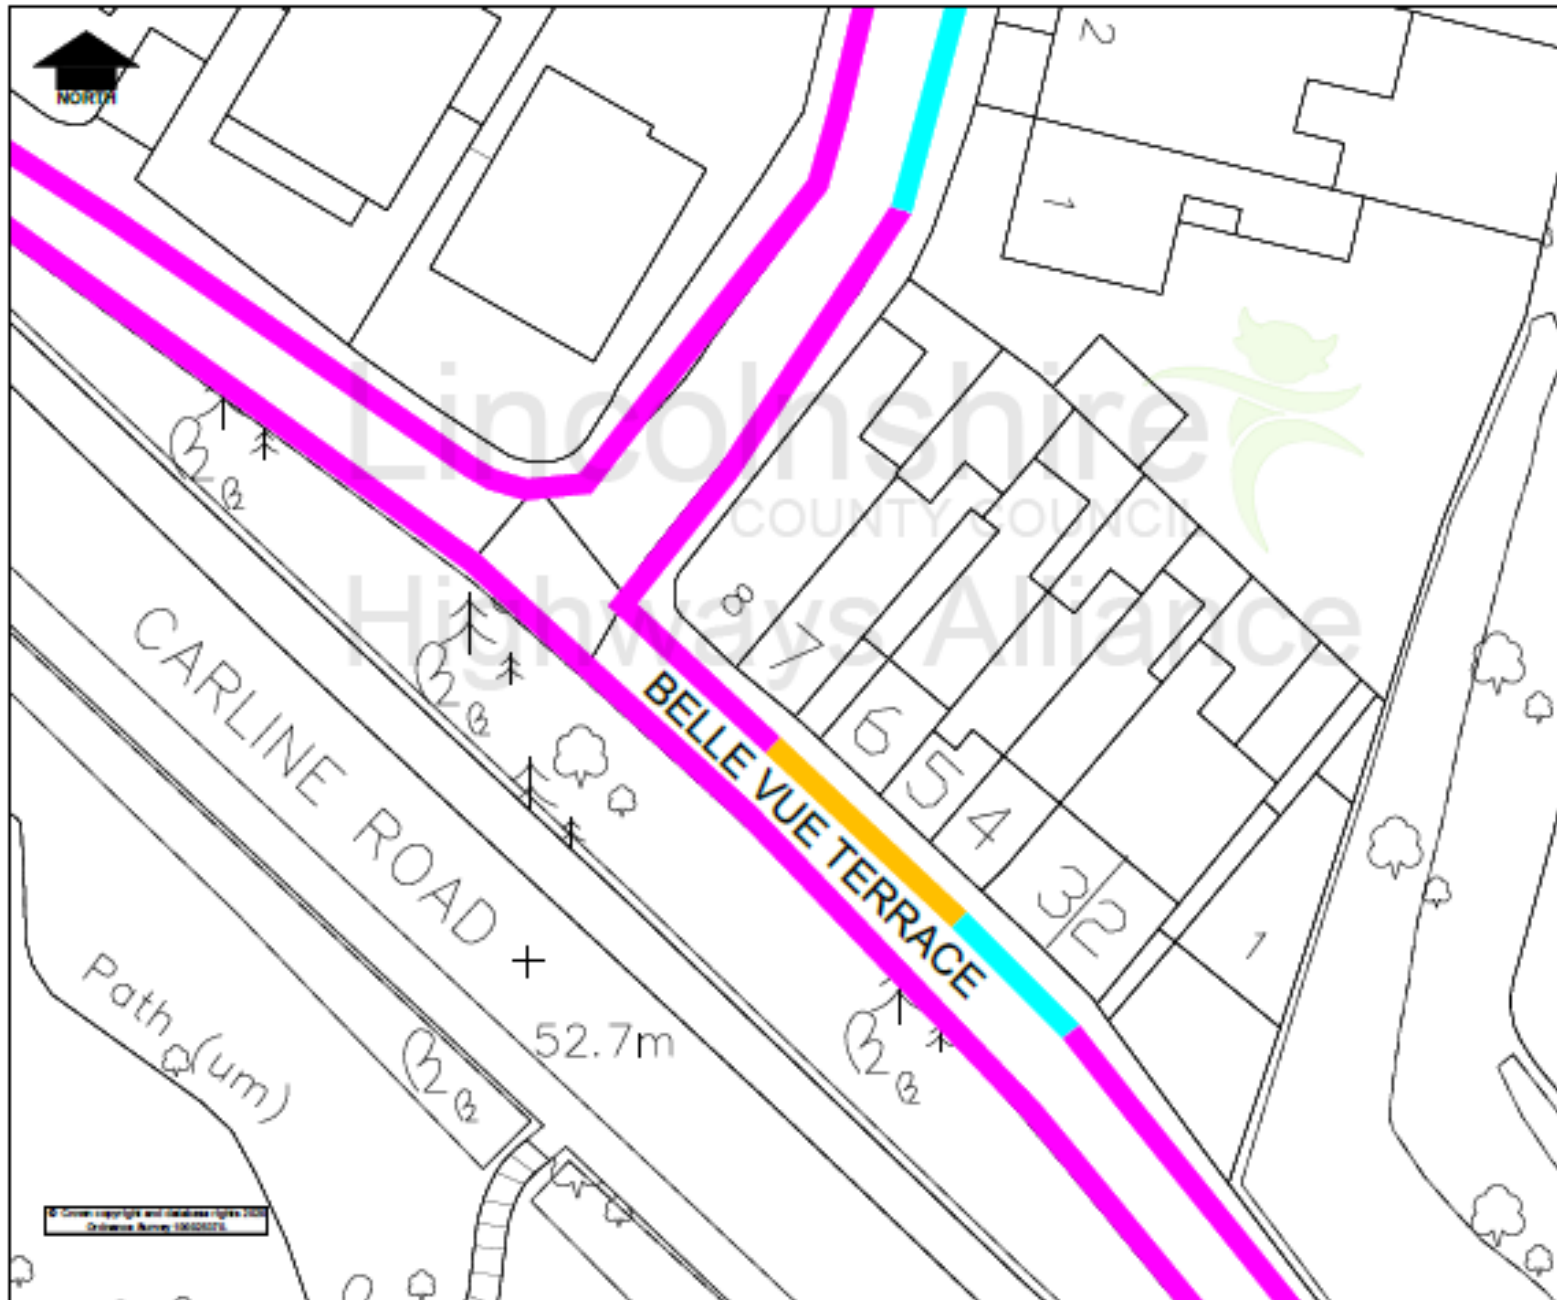

APPENDIX B : Lincoln, Belle Vue Terrace – proposed waiting restrictions

Key

- Existing Resident Permit holder parking, Mon-Sat, 8am - 6pm
- Existing No Waiting At Any Time
- Proposed No Waiting At Any Time

Rev	Description	Drawn	CHK'd	Auth	Date
Proposed Waiting Restrictions					
Belle Vue Terrace, Lincoln					
NTS		MH		SEPT 22	
898/002/NH				0	
 Lincolnshire COUNTY COUNCIL Highways Alliance <small>Lincolnshire House, 26 Oulton Road, Lincoln LN1 1EG</small>					